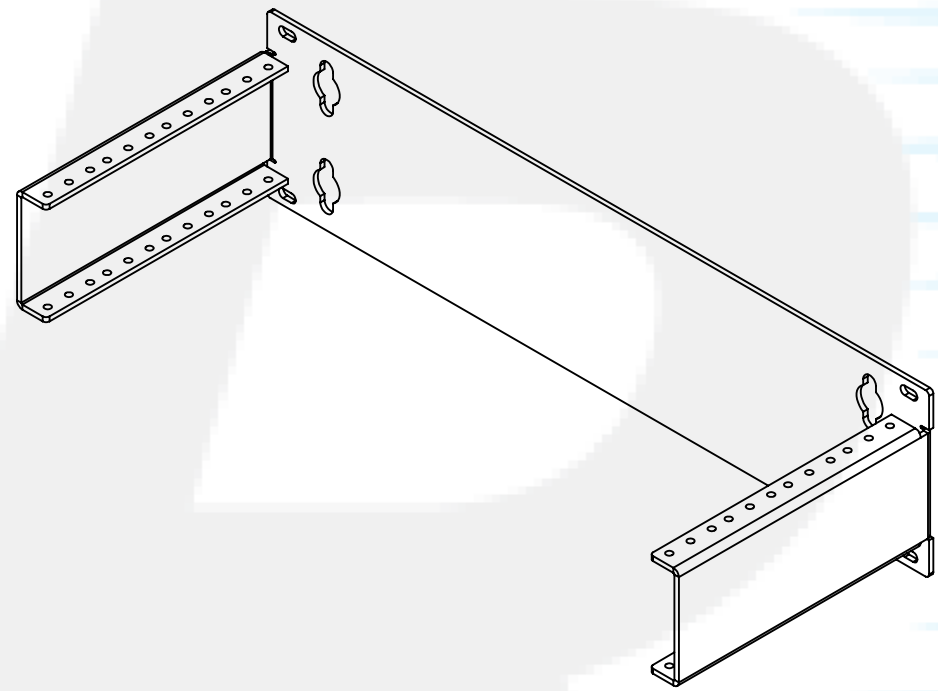

ITEM #	PART NUMBER	CONFIGURATION	REV	DESCRIPTION	MATERIAL	FINISH	QTY
1	PT-4412-01	X04	B	04RU Fixed Vertical Wall Rack Bracket	8GA ALUMINUM(0.1285)	PAINT	1

PROPRIETARY AND CONFIDENTIAL:
THE INFORMATION CONTAINED IN THIS DRAWING IS THE SOLE PROPERTY OF RXL. ANY REPRODUCTION IN PART OR AS A WHOLE WITHOUT THE WRITTEN PERMISSION OF RXL IS PROHIBITED.

SERIES/FAMILY NUMBER:
RXL-4412

DESCRIPTION:
04RU Vertical Wall Bracket

REVISION
B

DATE
7/20/2023

REVISION DESCRIPTION:
Update for Importer

CONFIGURATION (SEE TABLE DETAILS/"X" DENOTES COLOR):
X04

COMMENTS/FOLDER PATH:
D:\RXL Inc\RXL - Engineering - Section 4 - Wall Mounts\RXL-4412 Fixed Vertical Wall Bracket\

UNLESS OTHERWISE SPECIFIED:
DIMENSIONS ARE IN INCHES
TOLERANCES: ± 0.03
FRACTIONAL: $\pm 1/32$
ANGULAR: $\pm 1^\circ$
TWO PLACE DECIMAL ± 0.03
THREE PLACE DECIMAL ± 0.030

MATERIAL:
FINISH:
PAINT
WEIGHT:
5.49lbs.

SURFACE AREA:
320.32in.²

FULL PART NUMBER:
RXL-4412-X04

DRAWN BY: Jackson Chong
DRAWN DATE: 12/20/2019

DO NOT SCALE DRAWING
Scale: 1:4
DRAWING SIZE: **B**
SHEET 1 OF 1