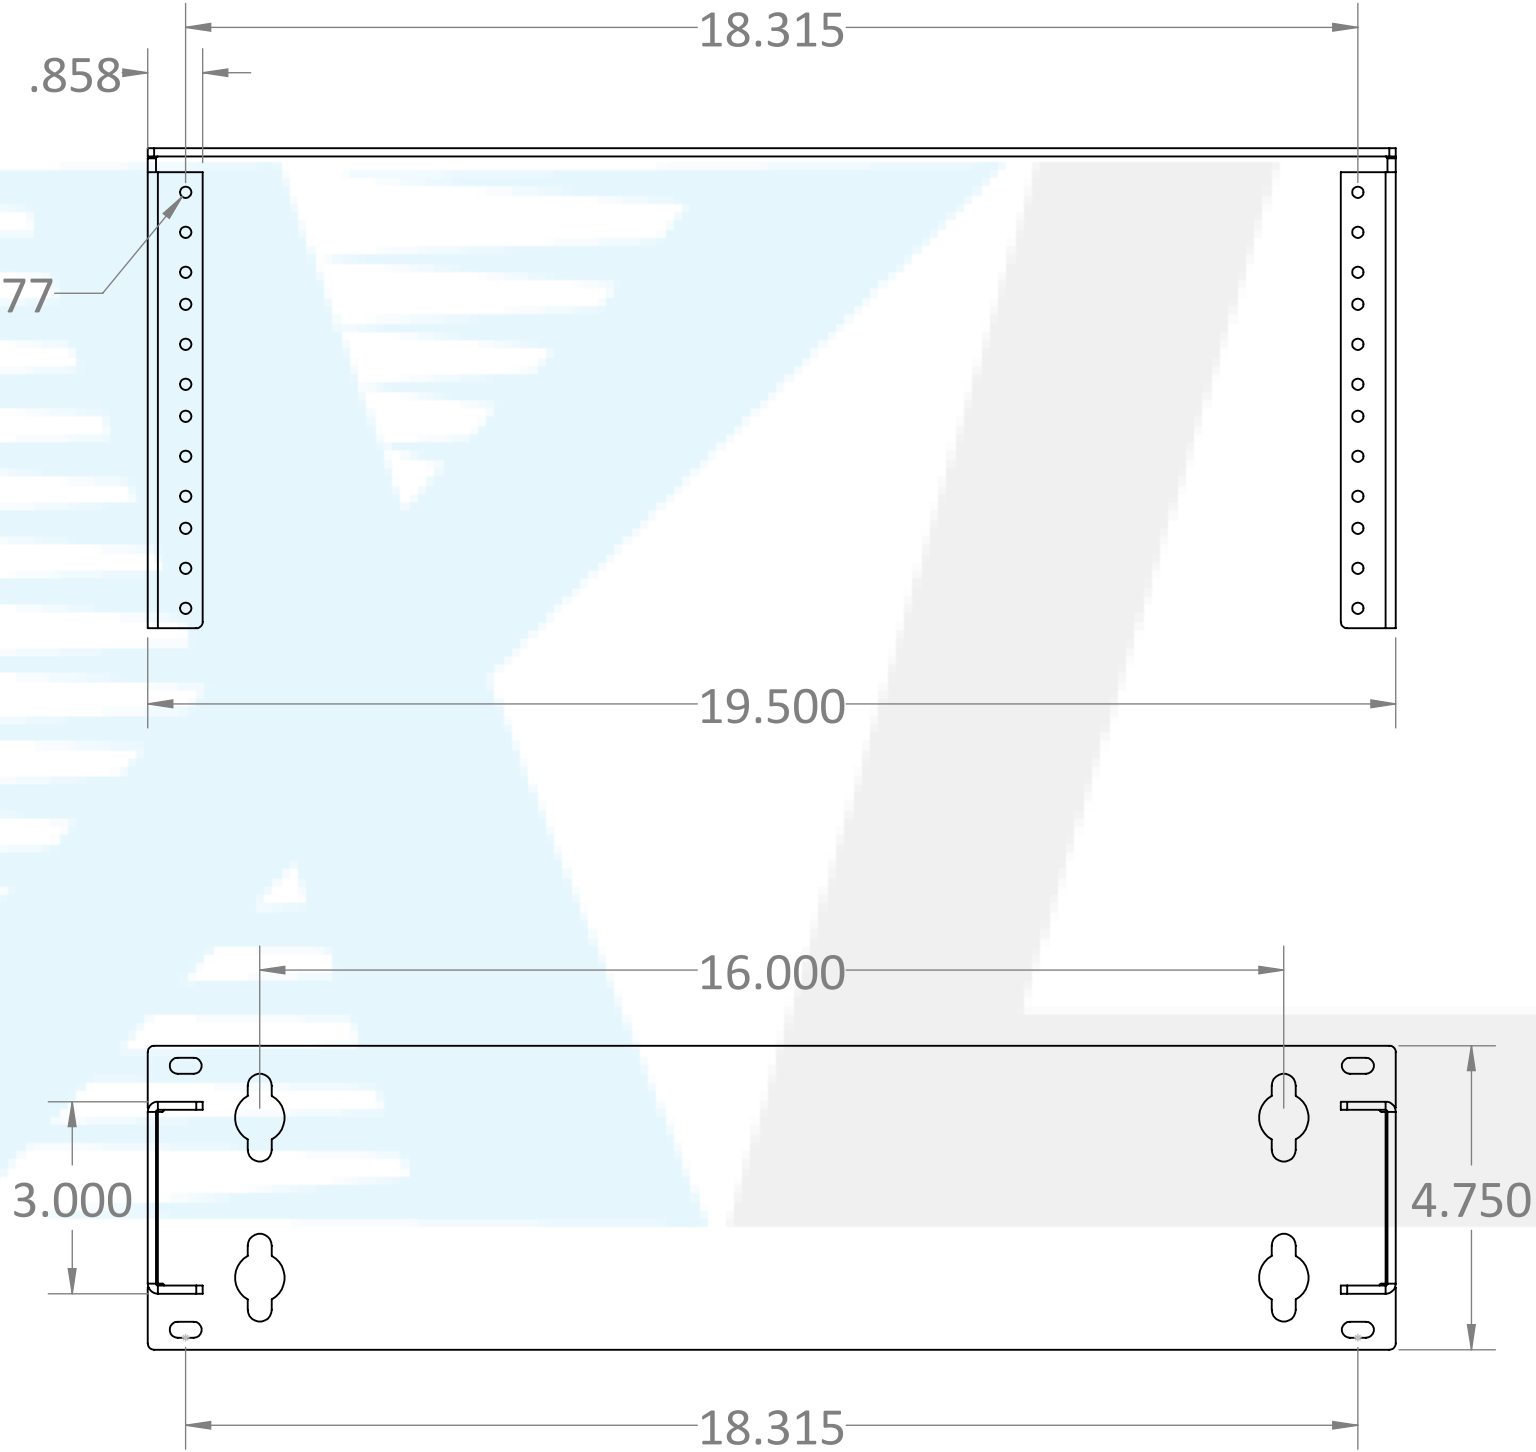

ITEM #	PART NUMBER	CONFIGURATION	REV	DESCRIPTION	MATERIAL	FINISH	QTY
1	PT-4412-01	X04	B	04RU Fixed Vertical Wall Rack Bracket	8GA ALUMINUM(0.1285)	PAINT	1

PROPRIETARY AND CONFIDENTIAL:
THE INFORMATION CONTAINED IN THIS DRAWING IS THE SOLE PROPERTY OF RXL. ANY REPRODUCTION IN PART OR AS A WHOLE WITHOUT THE WRITTEN PERMISSION OF RXL IS PROHIBITED.

SERIES/FAMILY NUMBER:
RXL-4412

DESCRIPTION:
04RU Vertical Wall Bracket

REVISION
B

DATE
7/20/2023

REVISION DESCRIPTION:
Update for Importer

CONFIGURATION (SEE TABLE DETAILS/"X" DENOTES COLOR):
X04

COMMENTS/FOLDER PATH:
D:\RXL Inc\RXL - Engineering - Section 4 - Wall Mounts\RXL-4412 Fixed Vertical Wall Bracket\

UNLESS OTHERWISE SPECIFIED:
DIMENSIONS ARE IN INCHES
TOLERANCES: ± 0.03
FRACTIONAL: $\pm 1/32$
ANGULAR: $\pm 1^\circ$
TWO PLACE DECIMAL ± 0.03
THREE PLACE DECIMAL ± 0.030

MATERIAL:
FINISH:
PAINT
WEIGHT:
5.49lbs.

SURFACE AREA:
320.32in.²

FULL PART NUMBER:
RXL-4412-X04

DRAWN BY: Jackson Chong
DRAWN DATE: 12/20/2019

DO NOT SCALE DRAWING
Scale: 1:4
DRAWING SIZE: **B**
SHEET 1 OF 1