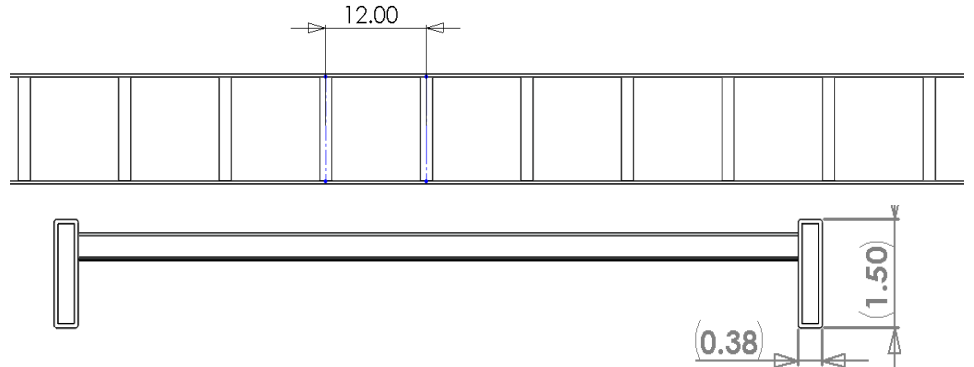

- Welded tubular steel construction
- Load ratings up to 132 lbs/ft
- Cross members welded on 12" intervals
- Standard length of 119.75" (3035mm)
- 1.5"H x .375"W Stringers

- Welded tubular steel construction
- Load ratings up to 132 lbs/ft
- Cross members welded on 12" intervals
- Standard length of 119.75" (3035mm)
- 2.0"H x .375"W Stringers
- 1.5"H x .375"W Cross Members

| Part #    | Description               | Metric |
|-----------|---------------------------|--------|
| 1050-X-04 | Global Cable Runway, 4"W  | 101mm  |
| 1050-X-06 | Global Cable Runway, 6"W  | 152mm  |
| 1050-X-09 | Global Cable Runway, 9"W  | 228mm  |
| 1050-X-12 | Global Cable Runway, 12"W | 305mm  |
| 1050-X-15 | Global Cable Runway, 15"W | 381mm  |
| 1050-X-18 | Global Cable Runway, 18"W | 457mm  |
| 1050-X-24 | Global Cable Runway, 24"W | 609mm  |
| 1050-X-30 | Global Cable Runway, 30"W | 762mm  |
| 1050-X-36 | Global Cable Runway, 36"W | 914mm  |

### 2" Global Cable Runway

| Part #    | Description                  | Metric |
|-----------|------------------------------|--------|
| 1250-X-06 | 2" Global Cable Runway, 6"W  | 152mm  |
| 1250-X-09 | 2" Global Cable Runway, 9"W  | 228mm  |
| 1250-X-12 | 2" Global Cable Runway, 12"W | 305mm  |
| 1250-X-15 | 2" Global Cable Runway, 15"W | 381mm  |
| 1250-X-18 | 2" Global Cable Runway, 18"W | 457mm  |
| 1250-X-24 | 2" Global Cable Runway, 24"W | 609mm  |
| 1250-X-30 | 2" Global Cable Runway, 30"W | 762mm  |
| 1250-X-36 | 2" Global Cable Runway, 36"W | 914mm  |