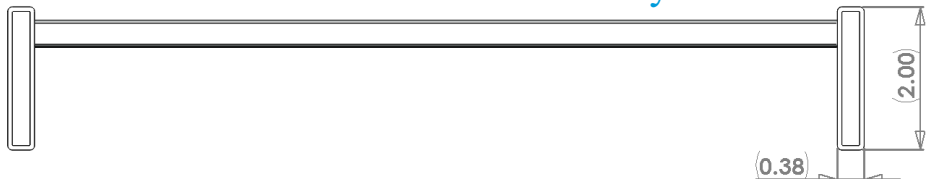

2" Global Cable Runway

Part #	Description	Metric
1250-X-06	2" Global Cable Runway, 6"W	152mm
1250-X-09	2" Global Cable Runway, 9"W	228mm
1250-X-12	2" Global Cable Runway, 12"W	305mm
1250-X-15	2" Global Cable Runway, 15"W	381mm
1250-X-18	2" Global Cable Runway, 18"W	457mm
1250-X-24	2" Global Cable Runway, 24"W	609mm
1250-X-30	2" Global Cable Runway, 30"W	762mm
1250-X-36	2" Global Cable Runway, 36"W	914mm